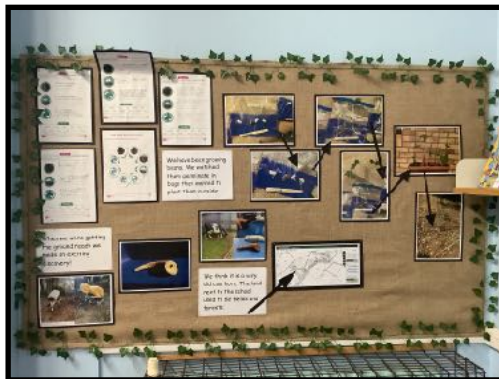

# Frank Wise School Newsletter

Once again the Rotary Club have supported children from the 2nd, 3rd and 4th Family Groups to visit the Cotswold Wildlife Park as part of their annual KidsOut event. As ever it was a wonderful experience for the children, who also managed to navigate the challenges of a broken down coach and still arrive back at school in time for the end of the day.

The 8th Family Group have been embracing nature in all sorts of ways this year, something which has had a significant influence on the classroom space. One of the projects has been to look at the growth of beans, which were successfully enabled to germinate, as you can see from the picture on the right.